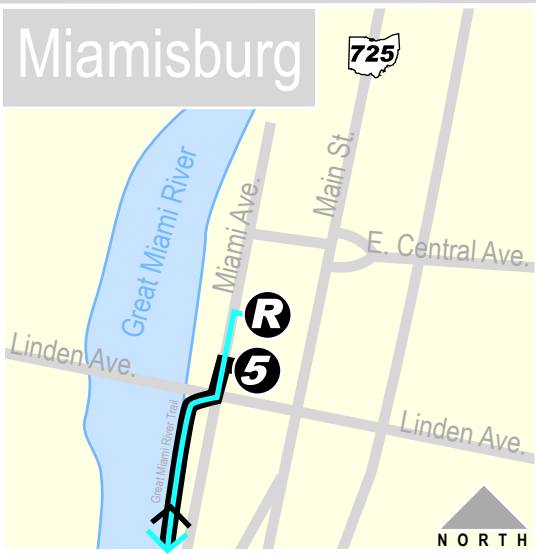

# Miamisburg

# Crains Run Nature Park

## River Ride Route

- R** River Ride Registration  
Riverfront Park
- 1** Stop #1  
Crains Run
- 2** Stop #2  
Franklin's Kayak Launch
- 3** Stop #3  
Franklin's Log Cabin Post Office
- 4** Stop #4  
WesBanco - Refreshments
- 5** Stop #5  
Riverfront Park
- M** Murals On Main

# River Ride