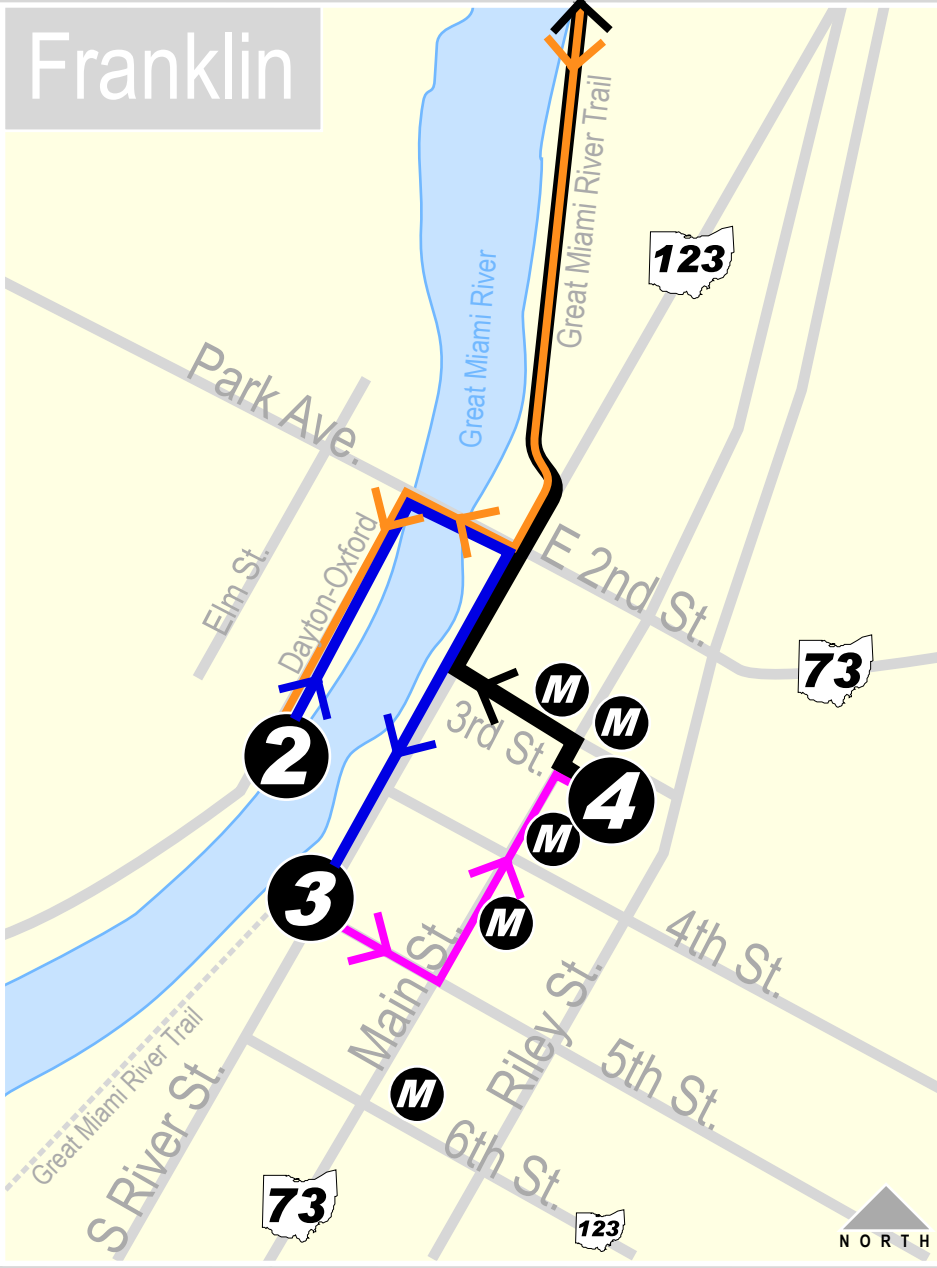

Franklin

Information

- Registration and Riders begin between 8:30 - 9:30 a.m.
- Prizes will be drawn at 10:00 a.m. Be sure to stop by the registration table when you return to see if you've won!
- Return by noon

River Ride Route

- **R** River Ride Registration
  Riverfront Park
- **1** Stop #1
  Crains Run
- **2** Stop #2
  Franklin's Kayak Launch
- **3** Stop #3
  Franklin's Log Cabin Post Office
- **4** Stop #4
  WesBanco - Refreshments
- **5** Stop #5
  Riverfront Park
- **M** Murals On Main

- Leg #1
  Registration to Crains Run Water Stop
- Leg #2
  Crains Run Nature Park to Franklin's Kayak Launch
- Leg #3
  Franklin's Kayak Launch to Log Cabin Post Office
- Leg #4
  Franklin's Log Cabin Post Office past Murals On Main to WesBanco Refreshment Stop
  Registration @ Riverfront Park, Miamisburg
- Leg #5
  WesBanco Refreshment Stop back to Registration @ Riverfront Park, Miamisburg

River Ride